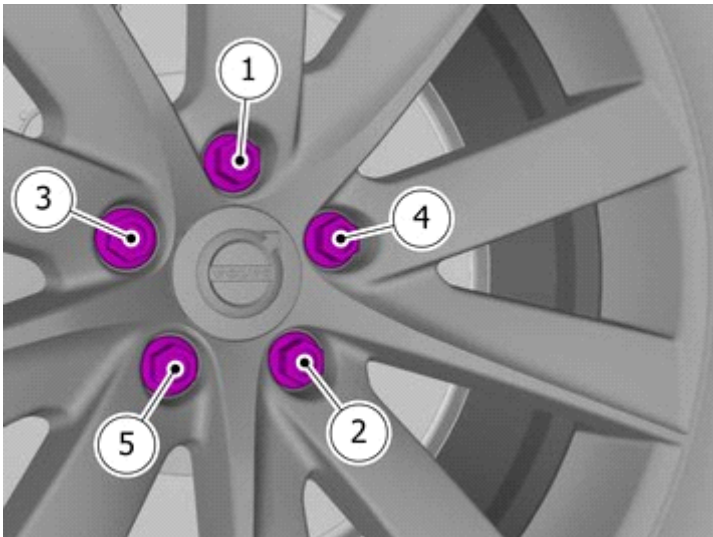

## Removal

---

# Installation instructions, accessories

Volvo Car Corporation Gothenburg, Sweden

3

IMG-411759

Remove the marked part.

4

IMG-411760

Remove the screws.

**Tightening torque:** Aluminum wheel rim to wheel hub

Stage 1: 4 Nm

Stage 2: 50 Nm

Stage 3: 140 Nm

5

IMG-411758

Remove the marked part.